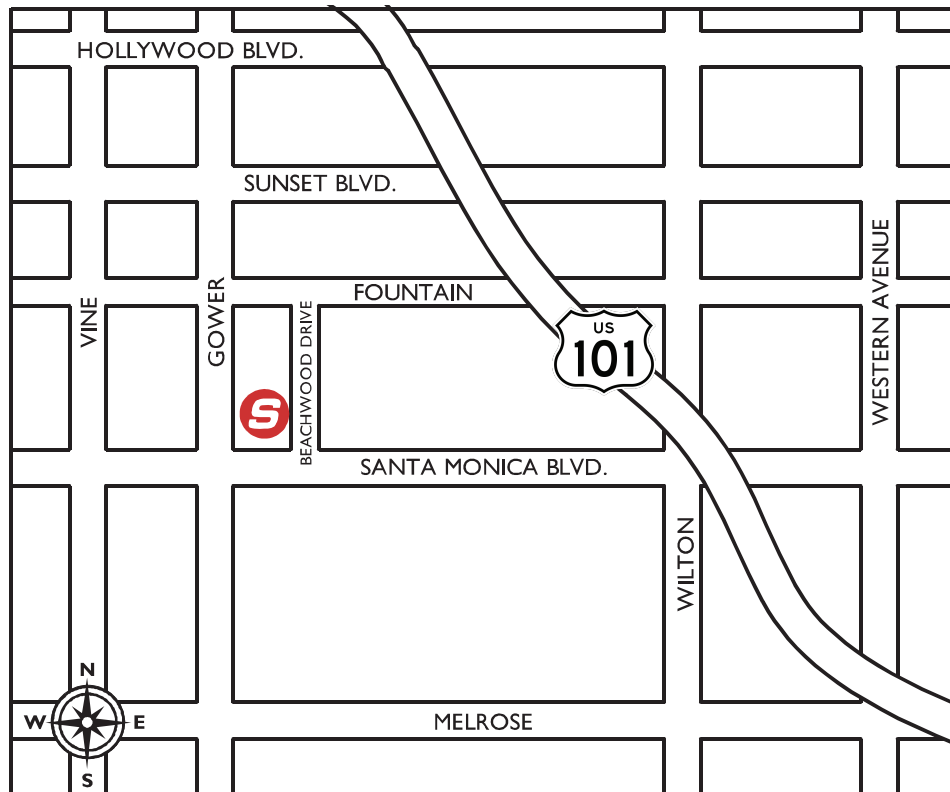

SOURCE

film studio + lighting + grip

MAPS AND DIRECTIONS

SOURCE FILM STUDIO

1111 N. Beachwood Drive
Los Angeles, CA 90038

FROM THE VALLEY:

South on the  > South on Gower > East on Santa Monica > North on Beachwood Drive

FROM THE WESTSIDE:

East on the  > North on La Brea > East on Santa Monica > North on Beachwood Drive

FROM DOWNTOWN:

North on the  > West on Santa Monica > North on Beachwood Drive

FROM THE SOUTH:

North on the  > North on the  > West on Santa Monica > North on Beachwood Drive